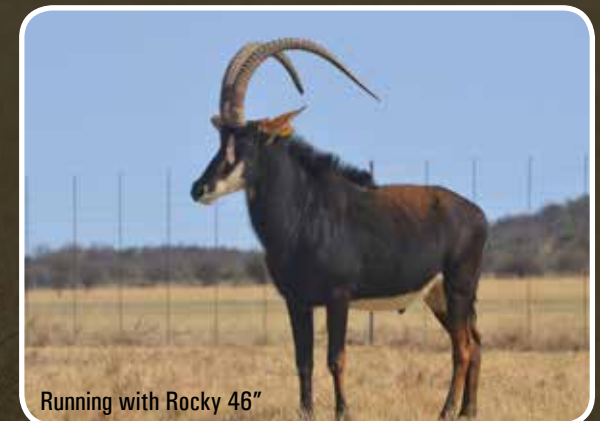

LOT 78

0M + 2F = 2

TWO ZAMBIAN HEIFERS

SOETVELDE
Farms

R

Tag No	Green 2
Bloodline	Zambian
Sire	Rocky (46")
Dam	28⁴/₈"
Age category	Heifer
Age at Auction	20 months
Date measured	22/06/2018
Age measured	17 months
Horn length	L: 15⁴/₈" R: 16"
Tips	L: 7" R: 8"
Tip to tip	6⁴/₈"
Rings	L: 10 R: 10
Base	L: 6⁴/₈" R: 6⁴/₈"
Running with	Rocky (46")
Notes	These are superb Zambian heifers. Can leave until confirmed in calf. Beautiful red colour.
Date available	Immediately

Running with Rocky 46"

FREE INSURANCE AND DELIVERY INCLUDED. T&C'S APPLY