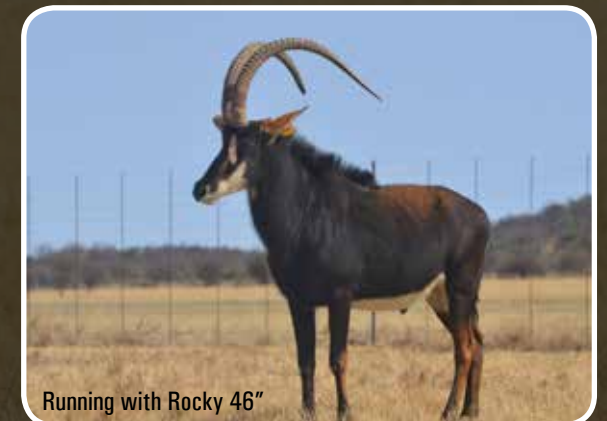

Tag No	Green 3
Bloodline	Zambian
Sire	Rocky (46")
Dam	28"
Age category	Heifer
Age at Auction	17 months
Date measured	22/06/2018
Age measured	14 months
Horn length	L: 13 ⁷ / ₈ " R: 13 ⁷ / ₈ "
Tips	L: 8" R: 8"
Tip to tip	6"
Rings	L: 5 R: 6
Base	L: 6" R: 6"
Running with	Rocky (46")
Notes	Excellent Zambian heifers. Buyer has the option to leave until confirmed in calf. Beautiful red colour.
Date available	Immediately

46" Rocky

FREE INSURANCE AND DELIVERY INCLUDED. T&C'S APPLY

LOT 76

0M + 2F = 2

TWO ZAMBIAN HEIFERS

SOETVELDE
Farms

R

Tag No	Yellow R21
Bloodline	Zambian
Sire	Rocky (46")
Dam	30"
Age category	Heifer
Age at Auction	21 months
Date measured	22/06/2018
Age measured	18 months
Horn length	L: 18" R: 18"
Tips	L: 10 $\frac{1}{8}$ " R: 10 $\frac{1}{8}$ "
Tip to tip	8 $\frac{7}{8}$ "
Rings	L: 8 R: 8
Base	L: 6 $\frac{2}{8}$ " R: 6 $\frac{2}{8}$ "
Running with	Rocky (46")
Notes	Good tips on this heifer. Great horn growth for her age. Can leave until confirmed pregnant. Beautiful red colour.
Date available	Immediately