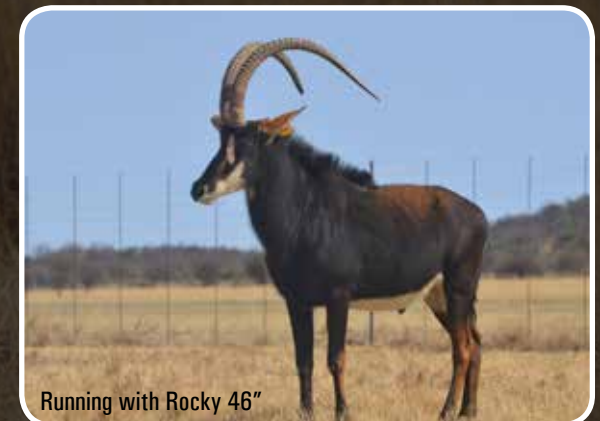

TWO ZAMBIAN HEIFERS

SOETVELDE
Farms

R

Tag No	Yellow R20
Bloodline	Zambian
Sire	Rocky (46")
Dam	29$\frac{1}{8}$"
Age category	Heifer
Age at Auction	21 months
Date measured	22/06/2018
Age measured	18 months
Horn length	L: 18$\frac{4}{8}$" R: 18$\frac{4}{8}$"
Tips	L: 11$\frac{1}{8}$" R: 12"
Tip to tip	6"
Rings	L: 8 R: 8
Base	L: 6$\frac{7}{8}$" R: 6$\frac{7}{8}$"
Running with	Rocky (46")
Notes	Excellent Zambian heifers. Very nice horn growth on these young heifers. Can leave until confirmed in calf. Beautiful red colour.
Date available	Immediately

Running with Rocky 46"